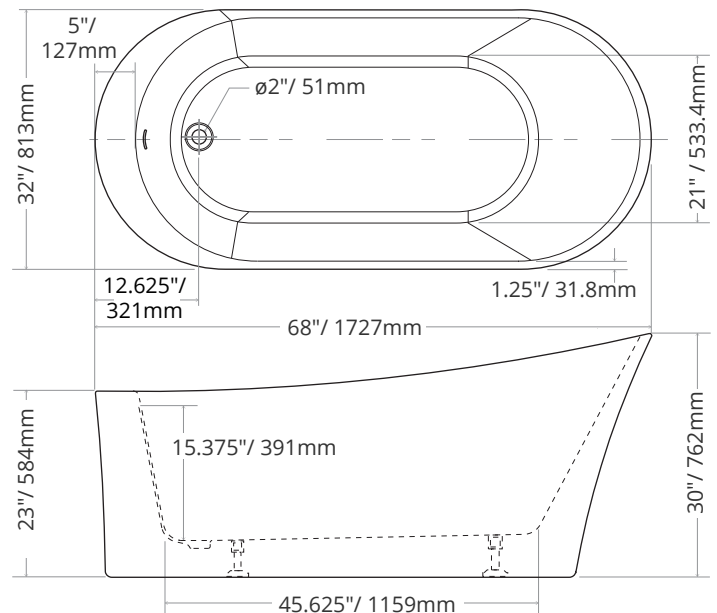

COMPATIBLE WITH

DRAIN ASSEMBLY (Required)

THS-AC01-PC Chrome
THS-AC01-BL Black
THS-AC01-BG Brushed Gold
THS-AC01-BN Brushed Nickel
THS-AC01-PN Polished Nickel
THS-AC01-WH White

T.H. Smith products are largely manufactured by hand. This results in slight variations in overall product dimensions from technical specifications. In general, variances are no more than 1/4" (6mm), but they can be larger. We recommend that you have your bathtub on-site prior to performing any rough-ins or plumbing.

In keeping with our policy of continuing product improvement, T.H. Smith Co. reserves the right to change product specifications without notice. Please ensure you have the latest edition of this specification by visiting thsmith.ca or by using the QR code on this document.

thsmith.ca | sales@thsmith.ca | (778) 600-1822

Augmented Reality

Current Spec Sheet
2.8.2024.A01