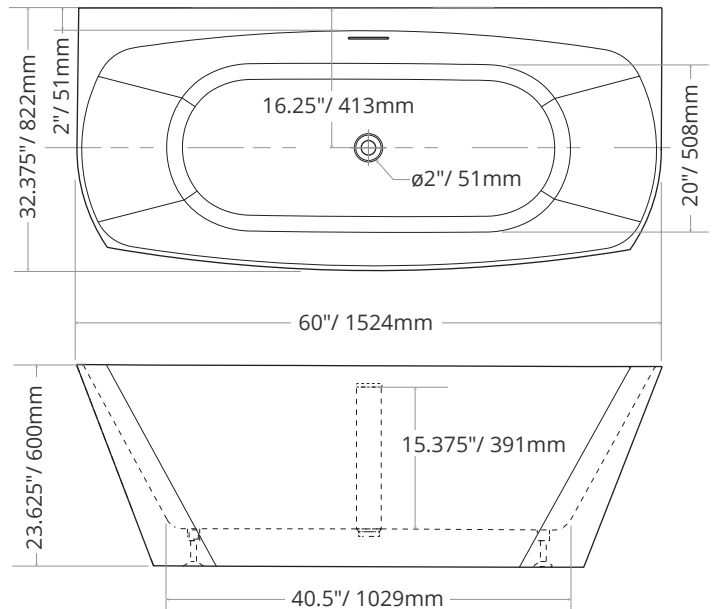

COMPATIBLE WITH

DRAIN ASSEMBLY (Required)

THS-AC01-PC	Chrome
THS-AC01-BL	Black
THS-AC01-BG	Brushed Gold
THS-AC01-BN	Brushed Nickel
THS-AC01-PN	Polished Nickel
THS-AC01-WH	White

T.H. Smith products are largely manufactured by hand. This results in slight variations in overall product dimensions from technical specifications. In general, variances are no more than 1/4" (6mm), but they can be larger. We recommend that you have your bathtub on-site prior to performing any rough-ins or plumbing.

In keeping with our policy of continuing product improvement, T.H. Smith Co. reserves the right to change product specifications without notice. Please ensure you have the latest edition of this specification by visiting thsmith.ca or by using the QR code on this document.

thsmith.ca | sales@thsmith.ca | (778) 600-1822

Augmented Reality

Current Spec Sheet
2.8.2024.A01