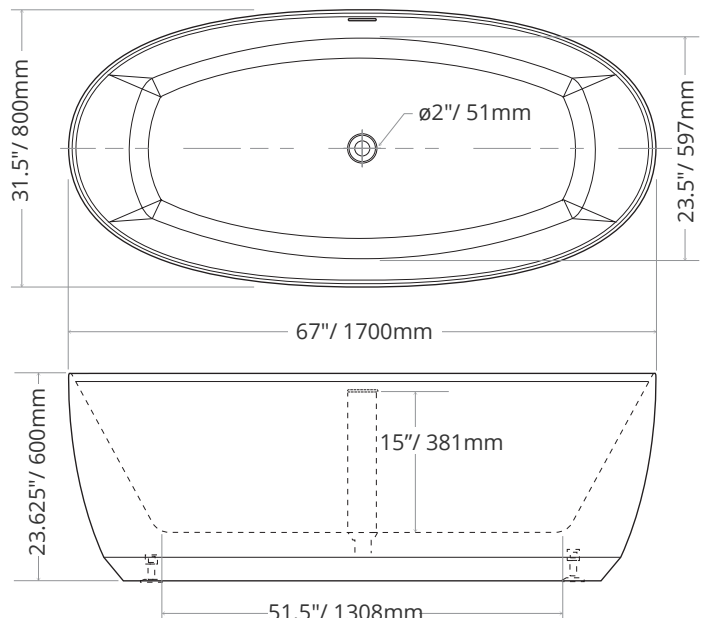

Norma 67

ITEM # THS-B24-67

Length 67" / 1700mm
Width 31.5" / 800mm
Height 23.625" / 600mm
Tolerance +/- 0.25" / 6mm

Water Depth 15" / 381mm
Water Cap. ~ 58 gal (US) / 218L
Weight 86lb / 40kg

Materials Acrylic, Fiberglass, Wood, Steel
Colour Brilliant White
Finish High Gloss

Overflow Integral, Finished Slot
Installation Freestanding
Drain Assembly Sold Separately

COMPATIBLE WITH

DRAIN ASSEMBLY (Required)

THS-AC01-PC Chrome
THS-AC01-BL Black
THS-AC01-BG Brushed Gold
THS-AC01-BN Brushed Nickel
THS-AC01-PN Polished Nickel
THS-AC01-WH White

T.H. Smith products are largely manufactured by hand. This results in slight variations in overall product dimensions from technical specifications. In general, variances are no more than 1/4" (6mm), but they can be larger. We recommend that you have your bathtub on-site prior to performing any rough-ins or plumbing.

In keeping with our policy of continuing product improvement, T.H. Smith Co. reserves the right to change product specifications without notice. Please ensure you have the latest edition of this specification by visiting thsmith.ca or by using the QR code on this document.

thsmith.ca | sales@thsmith.ca | (778) 600-1822

Augmented Reality

Current Spec Sheet
2.8.2024.A01