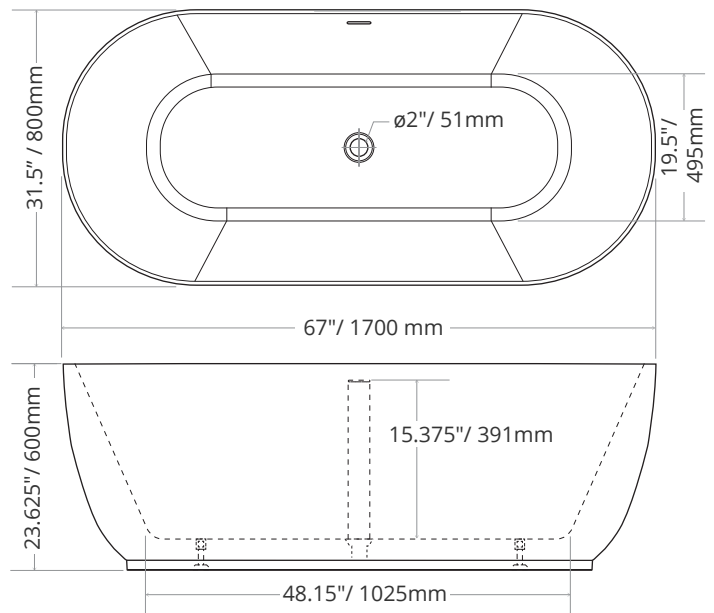

COMPATIBLE WITH

DRAIN ASSEMBLY (Required)

THS-AC01-PC	Chrome
THS-AC01-BL	Black
THS-AC01-BG	Brushed Gold
THS-AC01-BN	Brushed Nickel
THS-AC01-PN	Polished Nickel
THS-AC01-WH	White

T.H. Smith products are largely manufactured by hand. This results in slight variations in overall product dimensions from technical specifications. In general, variances are no more than 1/4" (6mm), but they can be larger. We recommend that you have your bathtub on-site prior to performing any rough-ins or plumbing.

In keeping with our policy of continuing product improvement, T.H. Smith Co. reserves the right to change product specifications without notice. Please ensure you have the latest edition of this specification by visiting thsmith.ca or by using the QR code on this document.

thsmith.ca | sales@thsmith.ca | (778) 600-1822

Augmented Reality

Current Spec Sheet
2.8.2024.A01