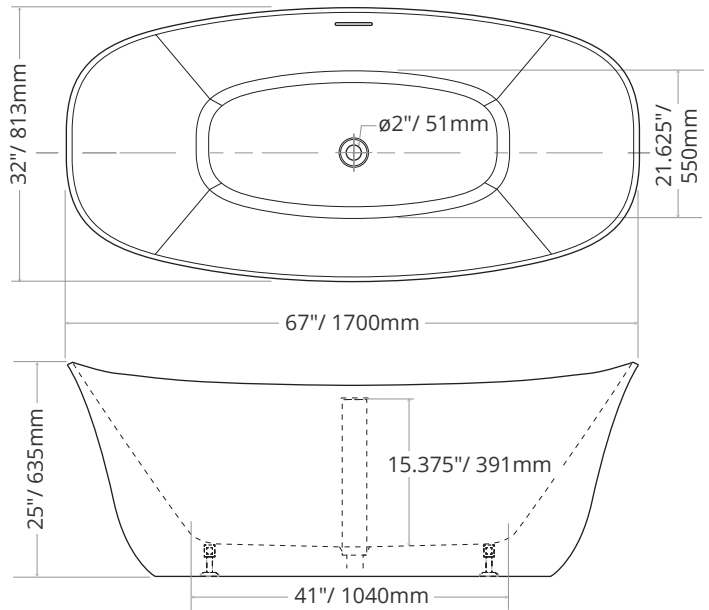

Wilona

ITEM # THS-B22-67

Length 67"/ 1700mm
Width 32"/ 813mm
Height 25"/ 635mm
Tolerance +/- 0.25"/ 6mm

Water Depth 15.375"/ 391mm
Water Cap. ~69 gal (US)/ 263L
Weight 110lb / 49kg

Materials Acrylic, Fiberglass, Wood, Steel
Colour Brilliant White
Finish High Gloss

Overflow Integral, Finished Slot
Installation Freestanding
Drain Assembly Sold Separately

COMPATIBLE WITH

DRAIN ASSEMBLY (Required)

THS-AC01-PC Chrome
THS-AC01-BL Black
THS-AC01-BG Brushed Gold
THS-AC01-BN Brushed Nickel
THS-AC01-PN Polished Nickel
THS-AC01-WH White

T.H. Smith products are largely manufactured by hand. This results in slight variations in overall product dimensions from technical specifications. In general, variances are no more than 1/4" (6mm), but they can be larger. We recommend that you have your bathtub on-site prior to performing any rough-ins or plumbing.

In keeping with our policy of continuing product improvement, T.H. Smith Co. reserves the right to change product specifications without notice. Please ensure you have the latest edition of this specification by visiting thsmith.ca or by using the QR code on this document.

thsmith.ca | sales@thsmith.ca | (778) 600-1822

Augmented Reality

Current Spec Sheet
2.8.2024.A01